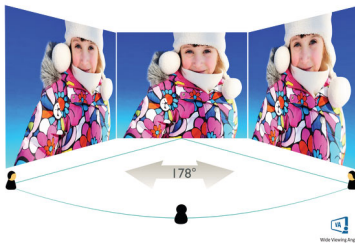

VA display

Philips VA LED display uses an advanced multi-domain vertical alignment technology which gives you super-high static contrast ratios for extra vivid and bright images. While standard office applications are handled with ease, it is especially suitable for photos, web-browsing, movies, gaming, and demanding graphical applications. It's optimized pixel management technology gives you 178/178 degree extra wide viewing angle, resulting in crisp images.